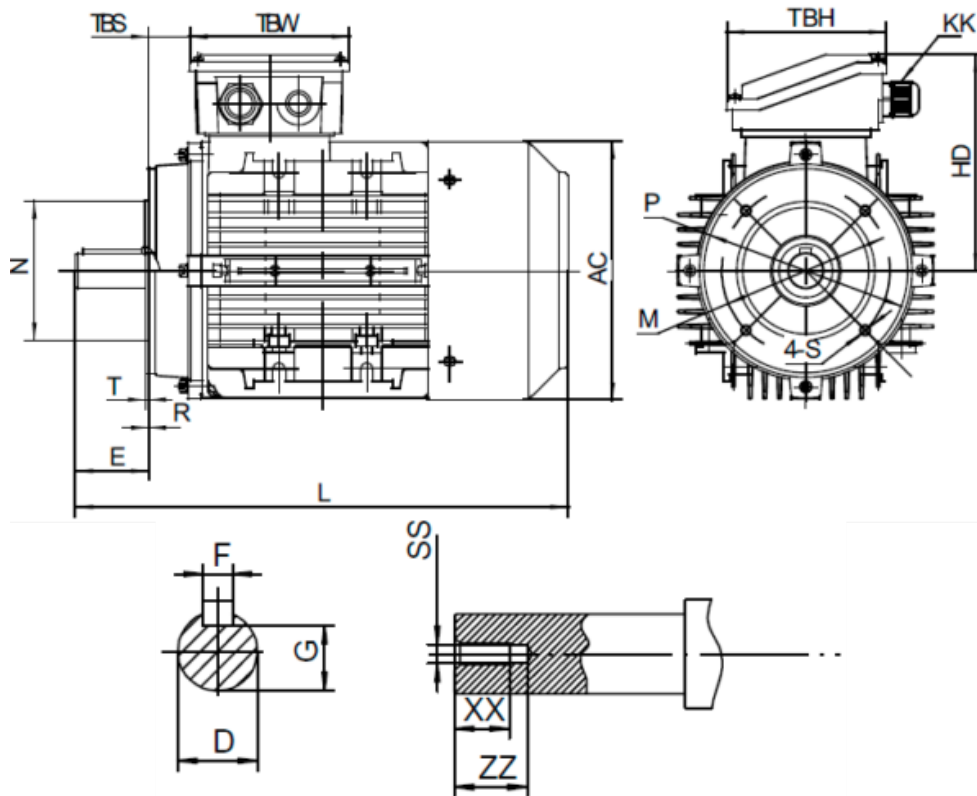

Data Sheet

Article number: 25180030041540

Description: Kleedrive T3A 100L2-4 3.0kw 1400 rpm UL/CSA
3x230/400V 50 HZ IP55 B14 Eff=87,7%

Measures

AA = 200	L = 376	TBH = 118
AC = Ø199	M = Ø130	TBS = 32
AD = 260	N = Ø110	TBW = 118
D = Ø28	P = Ø160	XX = 22
E = 60	R = 0	ZZ = 30
F = 8	S = M8	
G = 24	SS = M10	
HD = 160	T = 3.5	